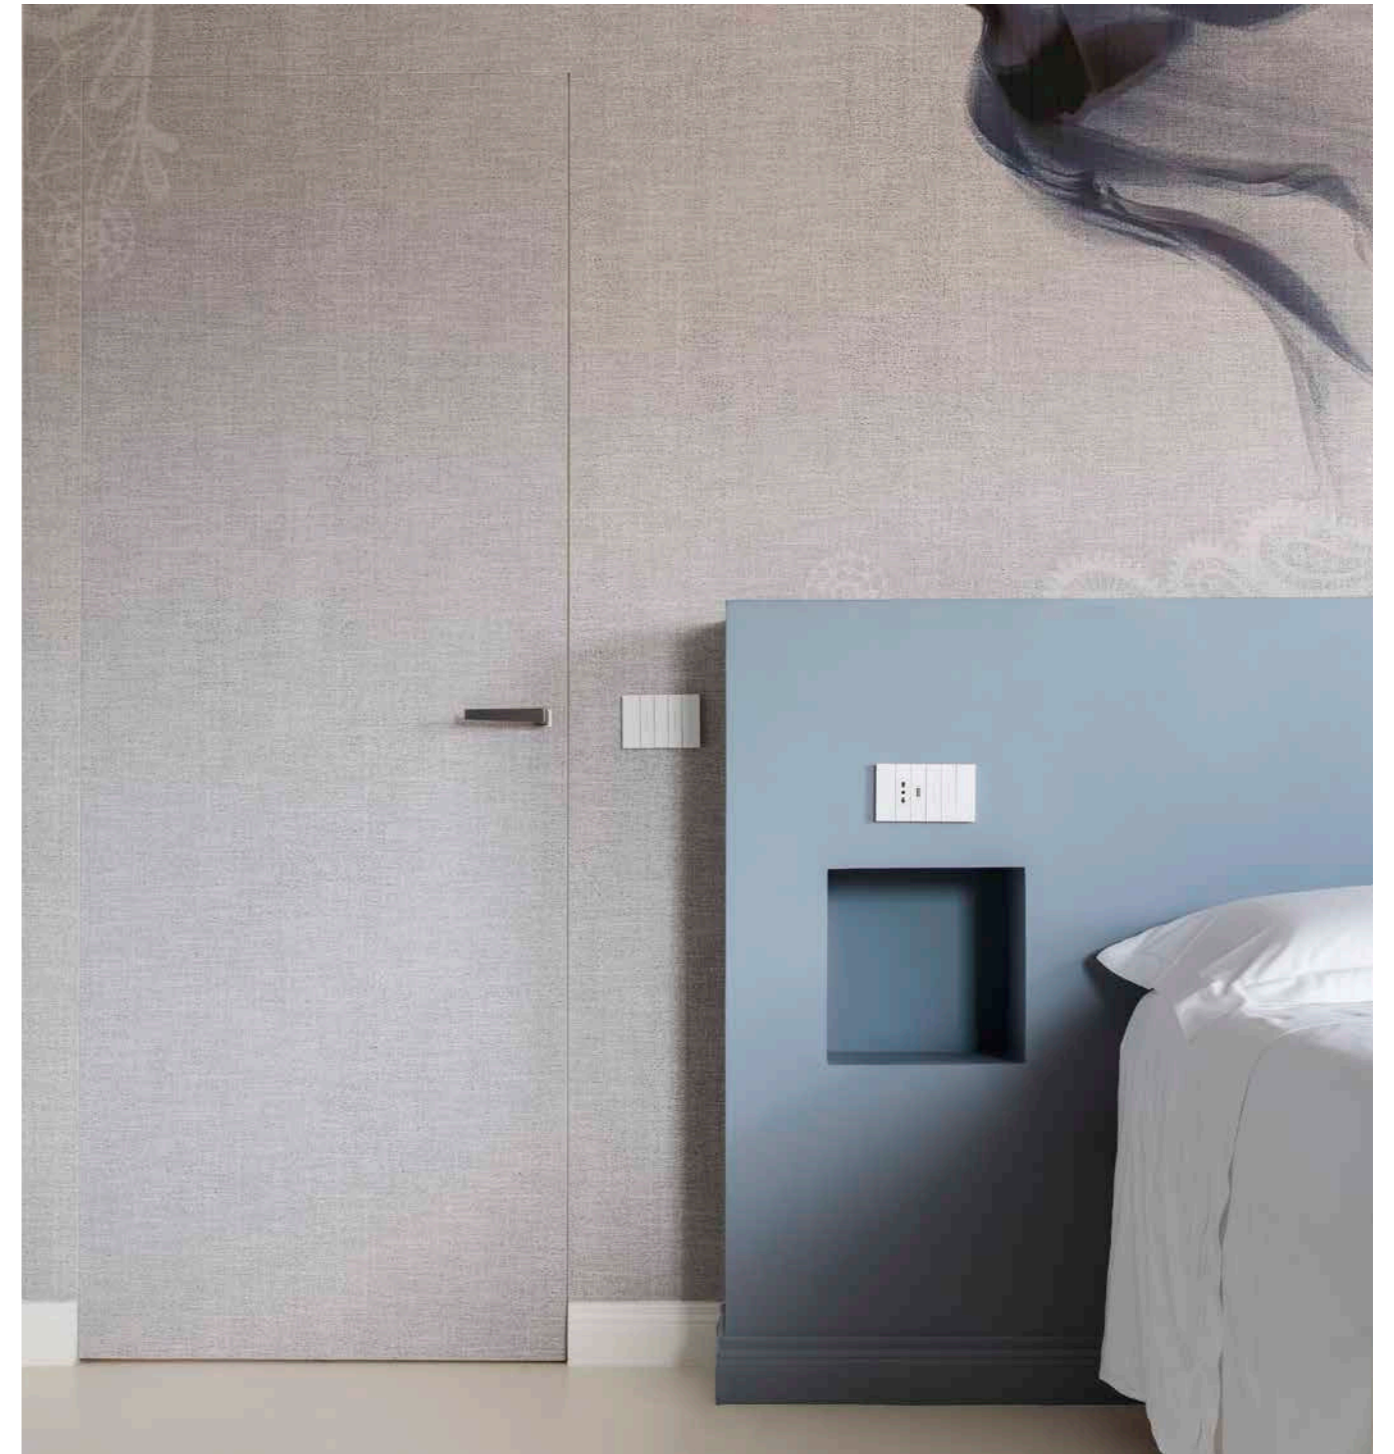

opening: ECLISSE Syntesis Line Battente
door panel: wooden, primer-coated
handle: 40+one, satin chrome