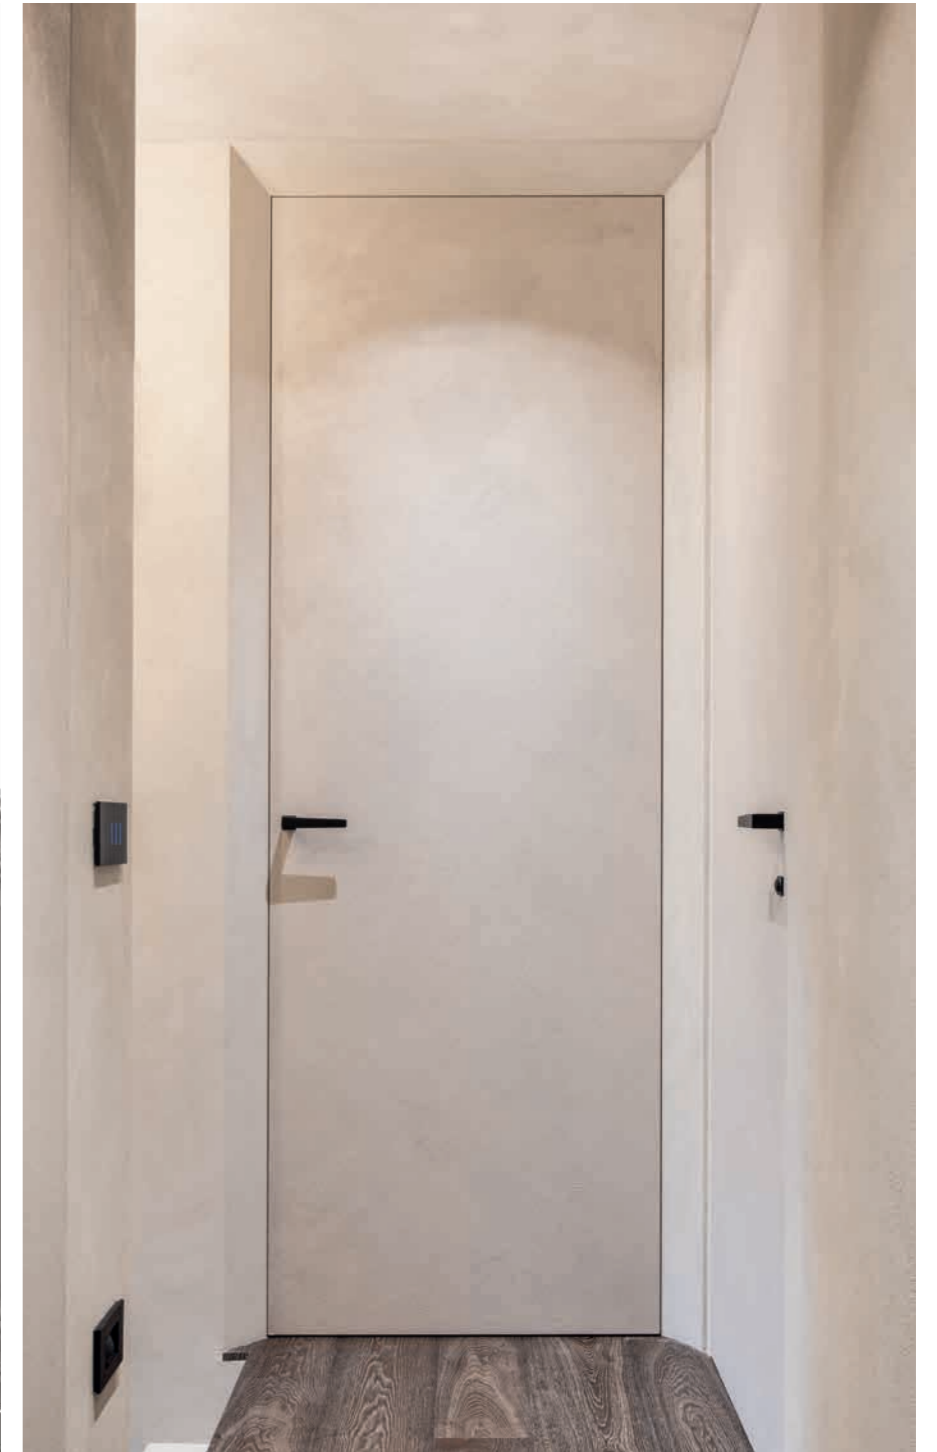

opening: ECLISSE 40
finish: primer-coated, paintable
door panel: wooden, primer-coated
handle: 40+one, Tobacco