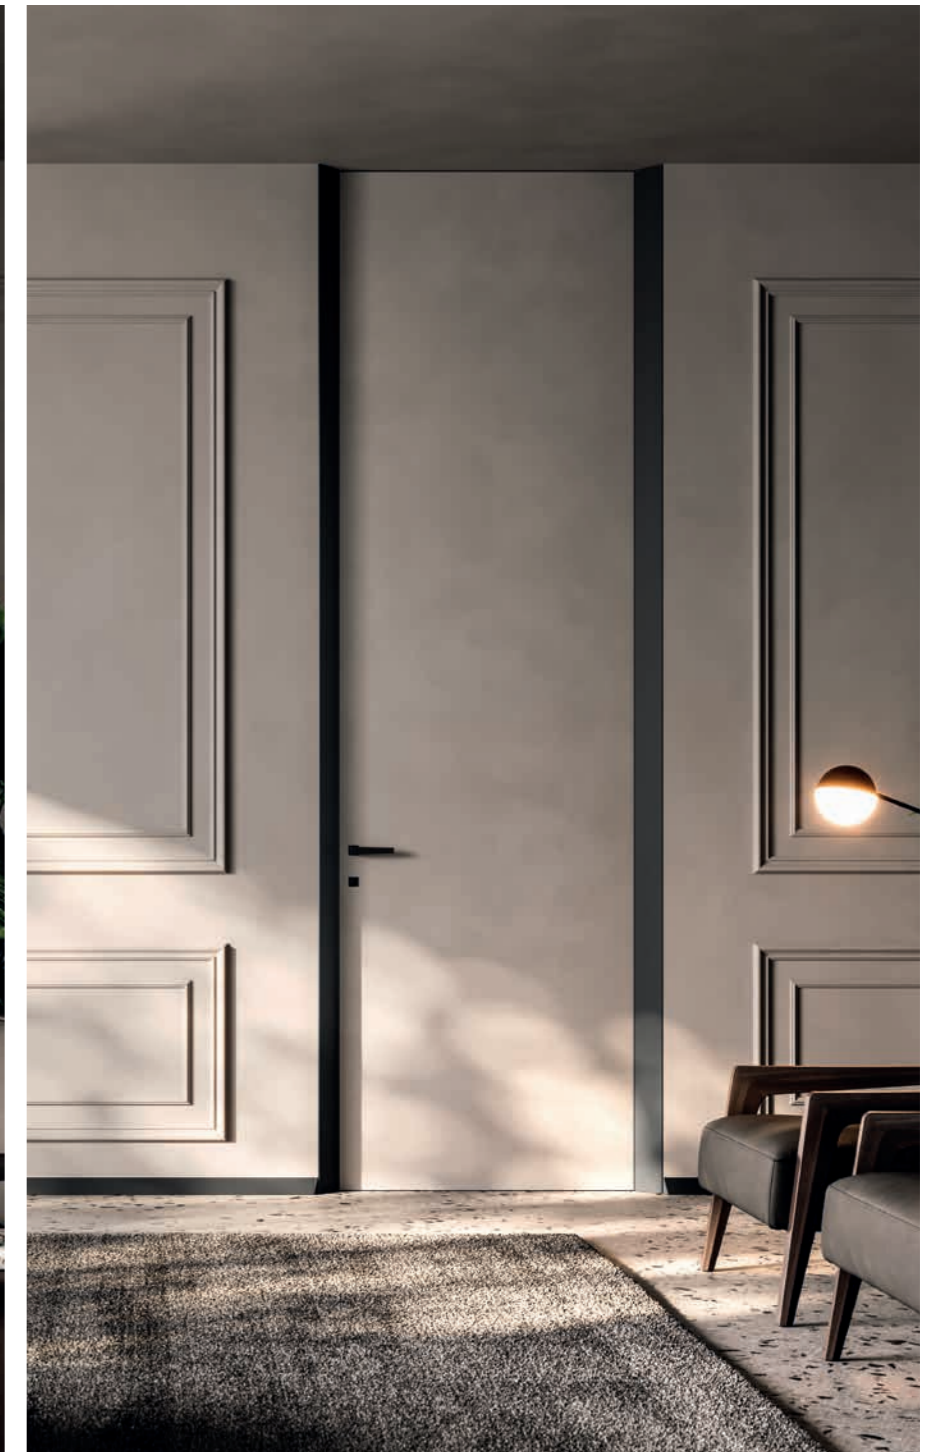

opening: ECLISSE 40, without header
finish: Tobacco
door panel: wooden, primer-coated
handle: 40+one, Tobacco