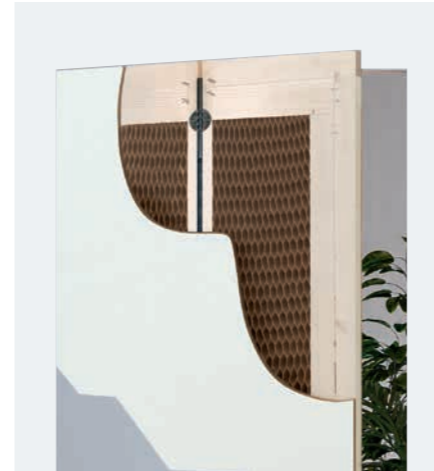

Hollow-core doors

ECLISSE sliding and hinged doors consist of a honeycomb core with double solid wood perimeter to increase rigidity while reducing weight.

Luce system

Patented technology, this system allows for the installation of light fittings, thermostats, switches and telephone wiring directly on the counterframe. Operational and space-saving.