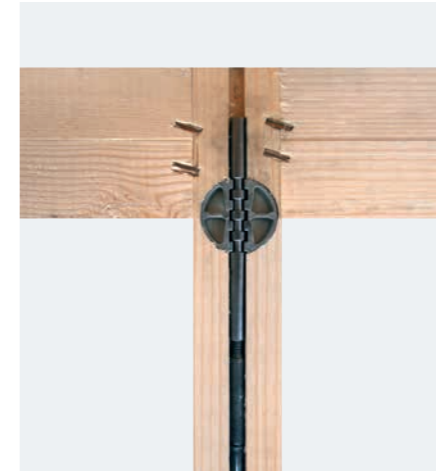

Hollow-core doors

ECLISSE sliding and hinged doors consist of a honeycomb core with double solid wood perimeter to increase rigidity while reducing weight.

Luce system

Patented technology, this system allows for the installation of light fittings, thermostats, switches and telephone wiring directly on the counterframe. Operational and space-saving.

Zero cracks

The profiles of the frames are designed to allow total integration of the frame into the wall and prevent the formation of cracks.

3 adjustable hinges

Adjustable hinges in height, width and depth for a perfect calibration of the slightest perimeter gaps.